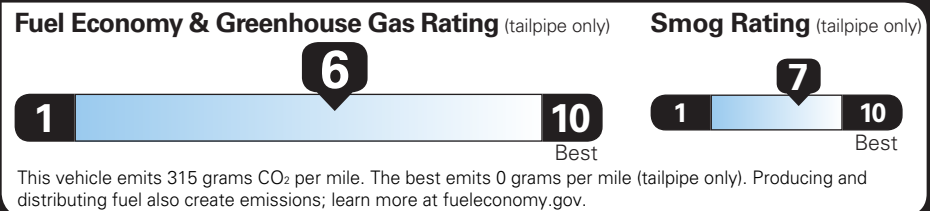

EPA DOT Fuel Economy and Environment

Gasoline Vehicle

Fuel Economy

28 MPG combined city/hwy
26 MPG city
31 MPG highway

3.6 gallons per 100 miles

Small SUVs range from 16 to 120 MPG. The best vehicle rates 136 MPGe.

You save $250 in fuel costs over 5 years compared to the average new vehicle.

G A 1

Annual fuel COST $1,450